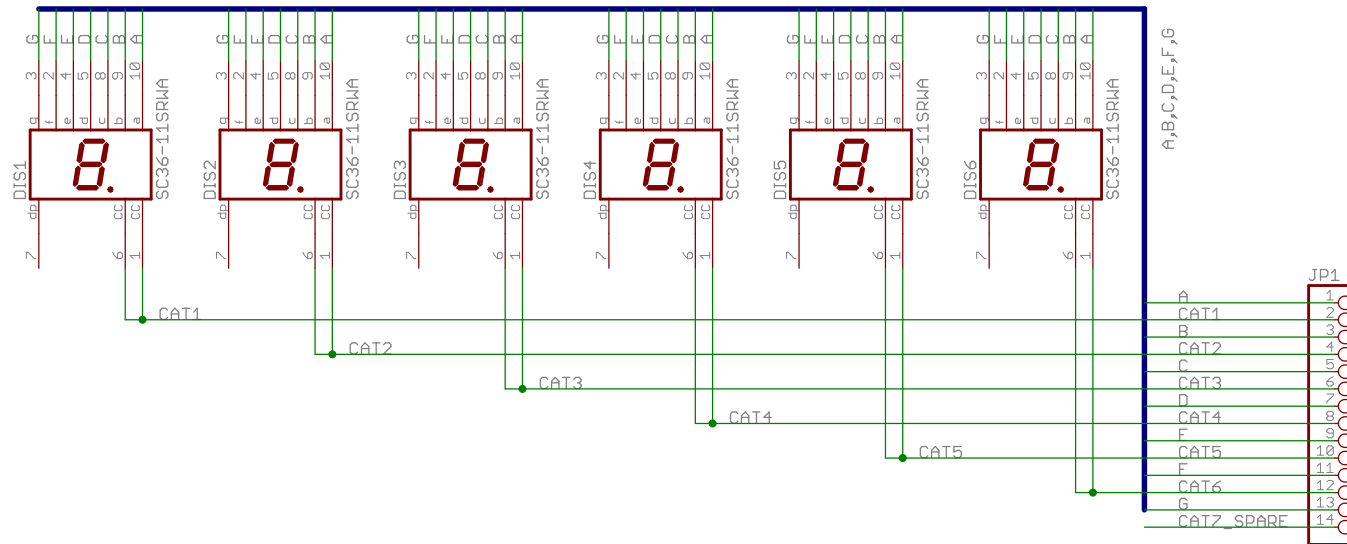

7 segment in Erbert frame

TITLE: max7219

Document Number:

990#821.700

REV:

00

Date: 15.01.2006 20:46:56

Sheet: 1/1

7-seg.-displ. in 2 Erbert frms.

TITLE: doppel7segment_Erbert

Document Number: doppel7segment_Erbert

REV: 00

Date: 02.11.2011 18:00:00

Sheet: 1/1